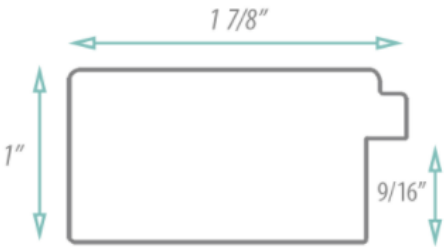

SPECIFICATION SHEET

FRAMED MIRROR
MODEL#: FM 79672-18X36

FRAMED MIRRORS COLLECTION

- FEATURES:**
- ONE 18X36" HIGH RESOLUTION SILVER PLATE GLASS MIRROR SIZE W/ DECORATIVE FRAME.
 - "WALL HUGGER" HANGER FOR MOUNTING INCLUDED.
 - STANDARD MOUNTING STYLE IS VERTICAL. FOR HORIZONTAL, PLEASE SPECIFY WHEN ORDERING.
 - PACKED IN FOUR WALL (FOLDED DOUBLE WALL) CORRUGATION.
 - STYLE: MODERN
 - COLOR: BLACK
 - FINISH: MATTE

- MIRROR FINISHES:**
- FLAT POLISHED EDGE
 - BEVELED EDGE

OVERALL SIZE DIMENSION: 22" WIDE X 40" HIGH X 1" DEEP